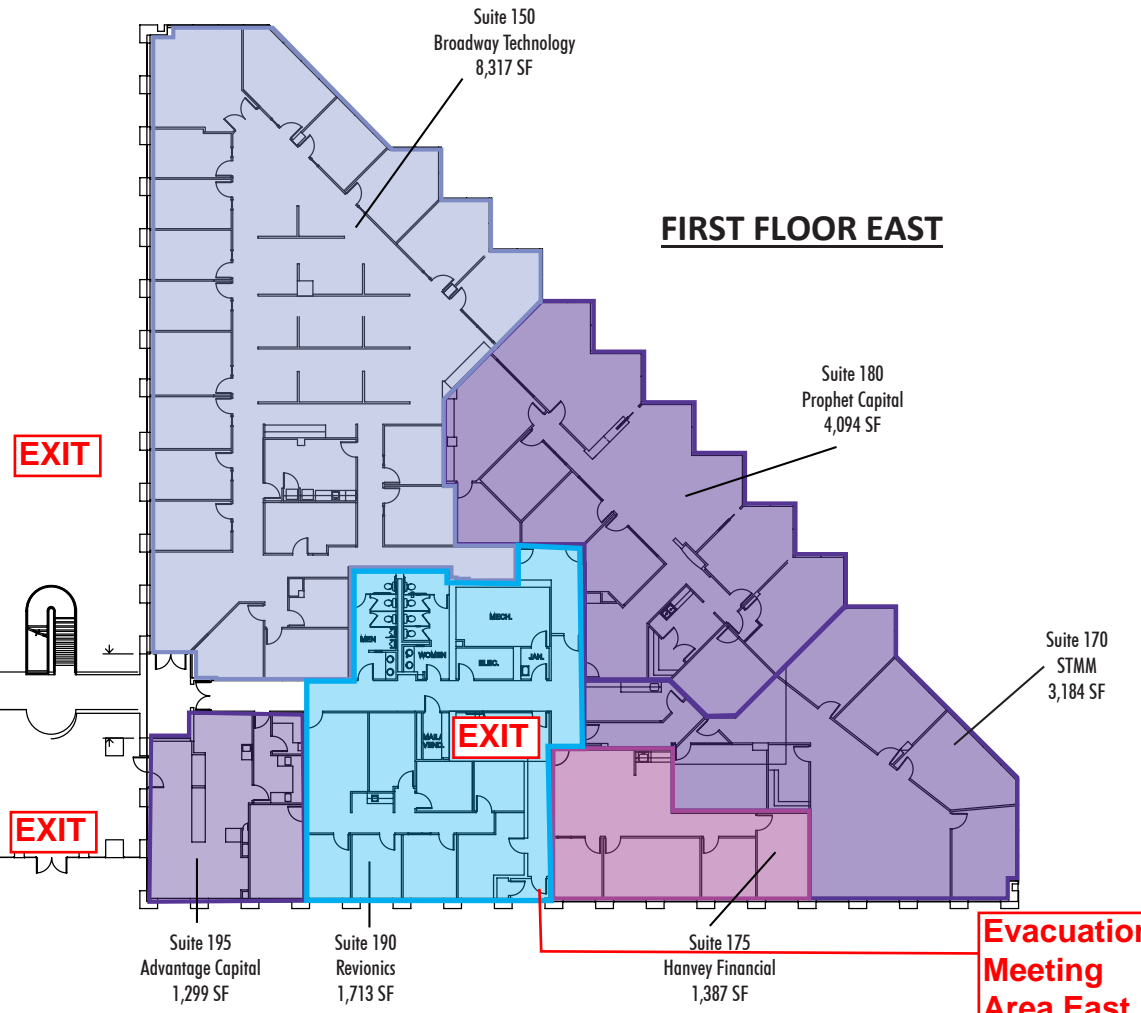

FIRST FLOOR WEST

Evacuation Meeting Area West

FIRST FLOOR EAST

Evacuation Meeting Area East

FIRE EVACUATION MAP
Plaza on the Lake
First Floor

Endeavor Real Estate Group
504 Lavaca Street, Suite 1160
Austin, Texas 78701
Phone: 512 682-5500
Fax: 682-5505
www.endeavor-re.com